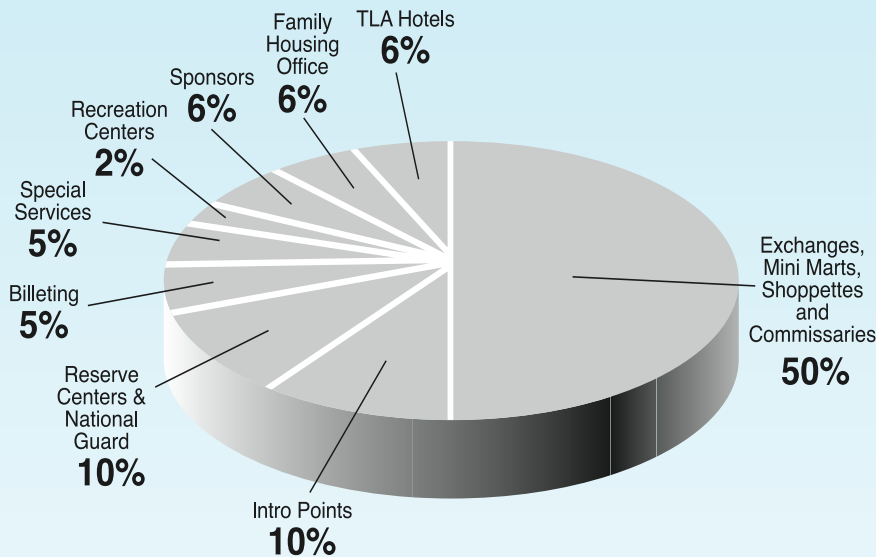

80,000 CIRCULATION IS GUARANTEED

DISTRIBUTION ANALYSIS

SERVICE MEMBERS: 49,772