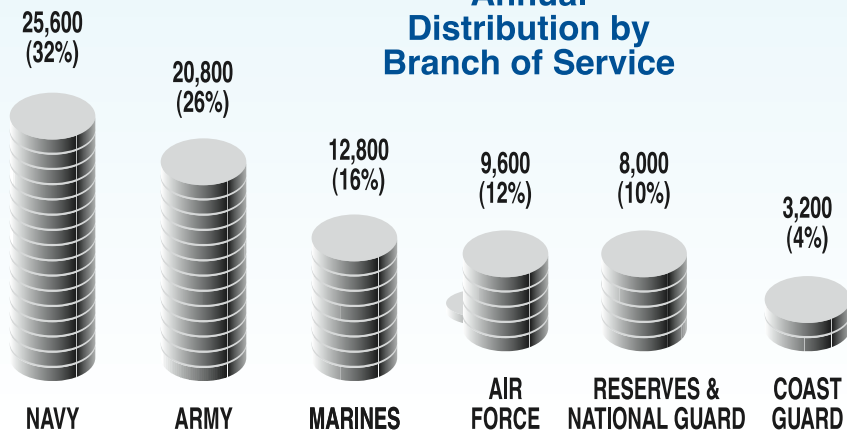

Total Military Personnel **49,772**

Annual Distribution **80,000**

80,000 CIRCULATION IS GUARANTEED

DISTRIBUTION ANALYSIS

SERVICE MEMBERS: 49,772

Annual Distribution by Branch of Service

94 DISTRIBUTION LOCATIONS