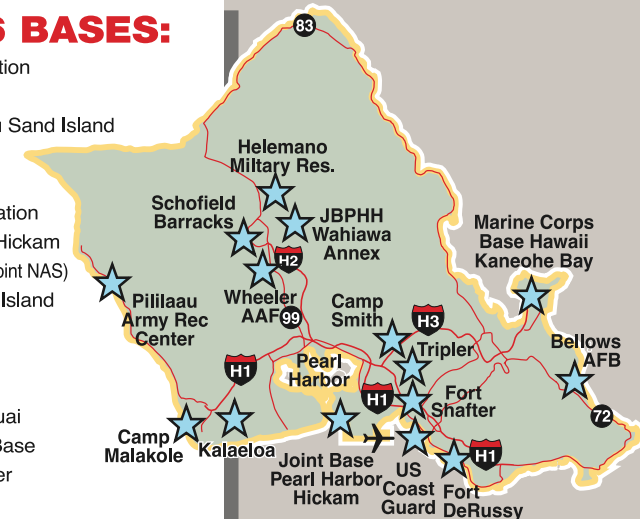

HAWAII MILITARY GUIDE

2025 RATE CARD

A complete guide to military privileges and benefits in Hawaii — Exchange Info, Maps, Shopping, Dining, MWR, Orientation, Recreation, Coupons.

PROFILES 16 BASES:

- 1 Aliamanu Military Reservation
- 2 Bellows Air Force Station
- 3 Coast Guard ISC Honolulu Sand Island
- 4 Fort DeRussy
- 5 Fort Shafter Army Post
- 6 Helemano Military Reservation
- 7 Joint Base Pearl Harbor / Hickam
- 8 Kalaeloa (formerly Barbers Point NAS)
- 9 Kilauea Military Camp—Big Island
- 10 MCBH—Camp Smith
- 11 MCBH—Kaneohe Bay
- 12 JBPHH - Wahiawa Annex
- 13 PMRF Barking Sands—Kauai
- 14 Schofield Barracks Army Base
- 15 Tripler Army Medical Center
- 16 Wheeler Army Air Field

The Mission

THIS MILITARY DRIVING GUIDE ORIENTS HAWAII'S MILITARY COMMUNITY TO THE PRIVILEGES AND BENEFITS AVAILABLE.

In an area like Hawaii, which has a vast military population and many bases, there is a need to orient the military community to their home not only at their assigned duty stations, but also at the surrounding areas.

Information in the Guide includes:

- *General Orientation* section with essentials like housing and TLA, transportation, health care, MWR, education, and pets.
- *Detailed maps* of Oahu, Downtown Honolulu, Waikiki, Airport, Aiea/Pearl City, Waipahu, Kailua/Kaneohe, Mililani/Wahiawa, East Oahu and North Shore. Individual *military base maps* are included geographically.
- *Valuable base information* including checking in, property shipping, vehicles, medical, dining, recreation, exchange facilities (includes locations, phone numbers and websites).
- *Profile of off-base dining, recreation, entertainment, and shopping.*
- *Special discount coupons* for retail, services, dining and activities.
- *Website that hyperlinks readers to our advertisers' website & social media platforms.*